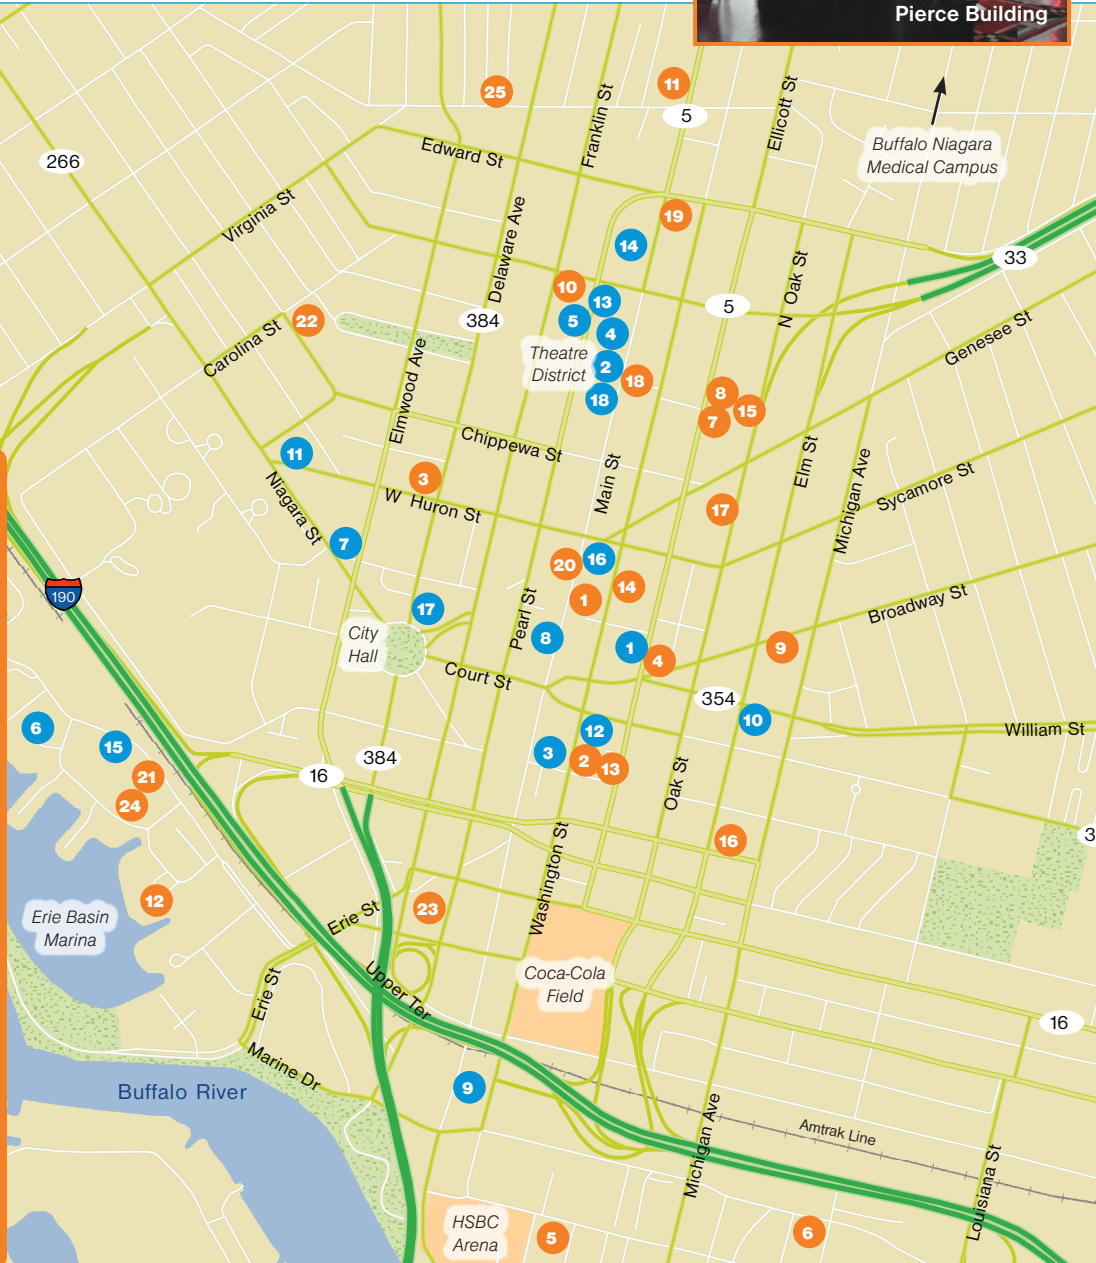

Granite Works

Avant

**New Apartments/Condos/
Townhouses** (Constructed after 2000)

NAME	# OF UNITS
1 501 Main	2
2 AM&As Warehouse	48
3 Avant (condo)	29
4 Buehl Block	5
5 Cobblestone Lofts	5
6 Elk Terminal	70
7 Ellicott Commons	32
8 Ellicott Lofts	23
9 Elsinghorst Building	3
10 Franklin-Tupper	11
11 Granite Works	29
12 Gull Landing Townhouses (condo)	5
13 Historic Warehouse Lofts	30
14 Holling Place	82
15 IS Lofts	24
16 Lofts @ 136	88
17 Oak School Lofts	29
18 Pierce Building	4
19 Sidway Building	67
20 The Belesario	30
21 The Pasquale (condo)	49
22 The Whitney (condo)	6
23 Webb Building	32
24 Waterfront Place Townhouses (condo)	15
25 The Allentown Lofts	10

Buffalo, New York City Living

18

Pierce Building

**Potential Apartments/
Condos/Townhouses**

NAME	# OF UNITS
1 290 Ellicott Street	21
2 678 Main	2
3 AM&A's	55
4 Birzon Building	17
5 Caberet	7
6 Casa Luce (condo)	26
7 Corn Exchange Building	26
8 Courtyard Mall/Bakers	16
9 Donovan State Office Building	Unknown
10 Hager Building	40
11 Lake Hotel	8
12 Hotel Lafayette	115
13 Saturn Building	25
14 Schmidt Building Site	36
15 Second Waterfront Place Tower (condo)	49
16 SPA Lofts	2
17 Statler Building	Unknown
18 Tent City	8

13

Historic Warehouse Lofts

23

Webb Building