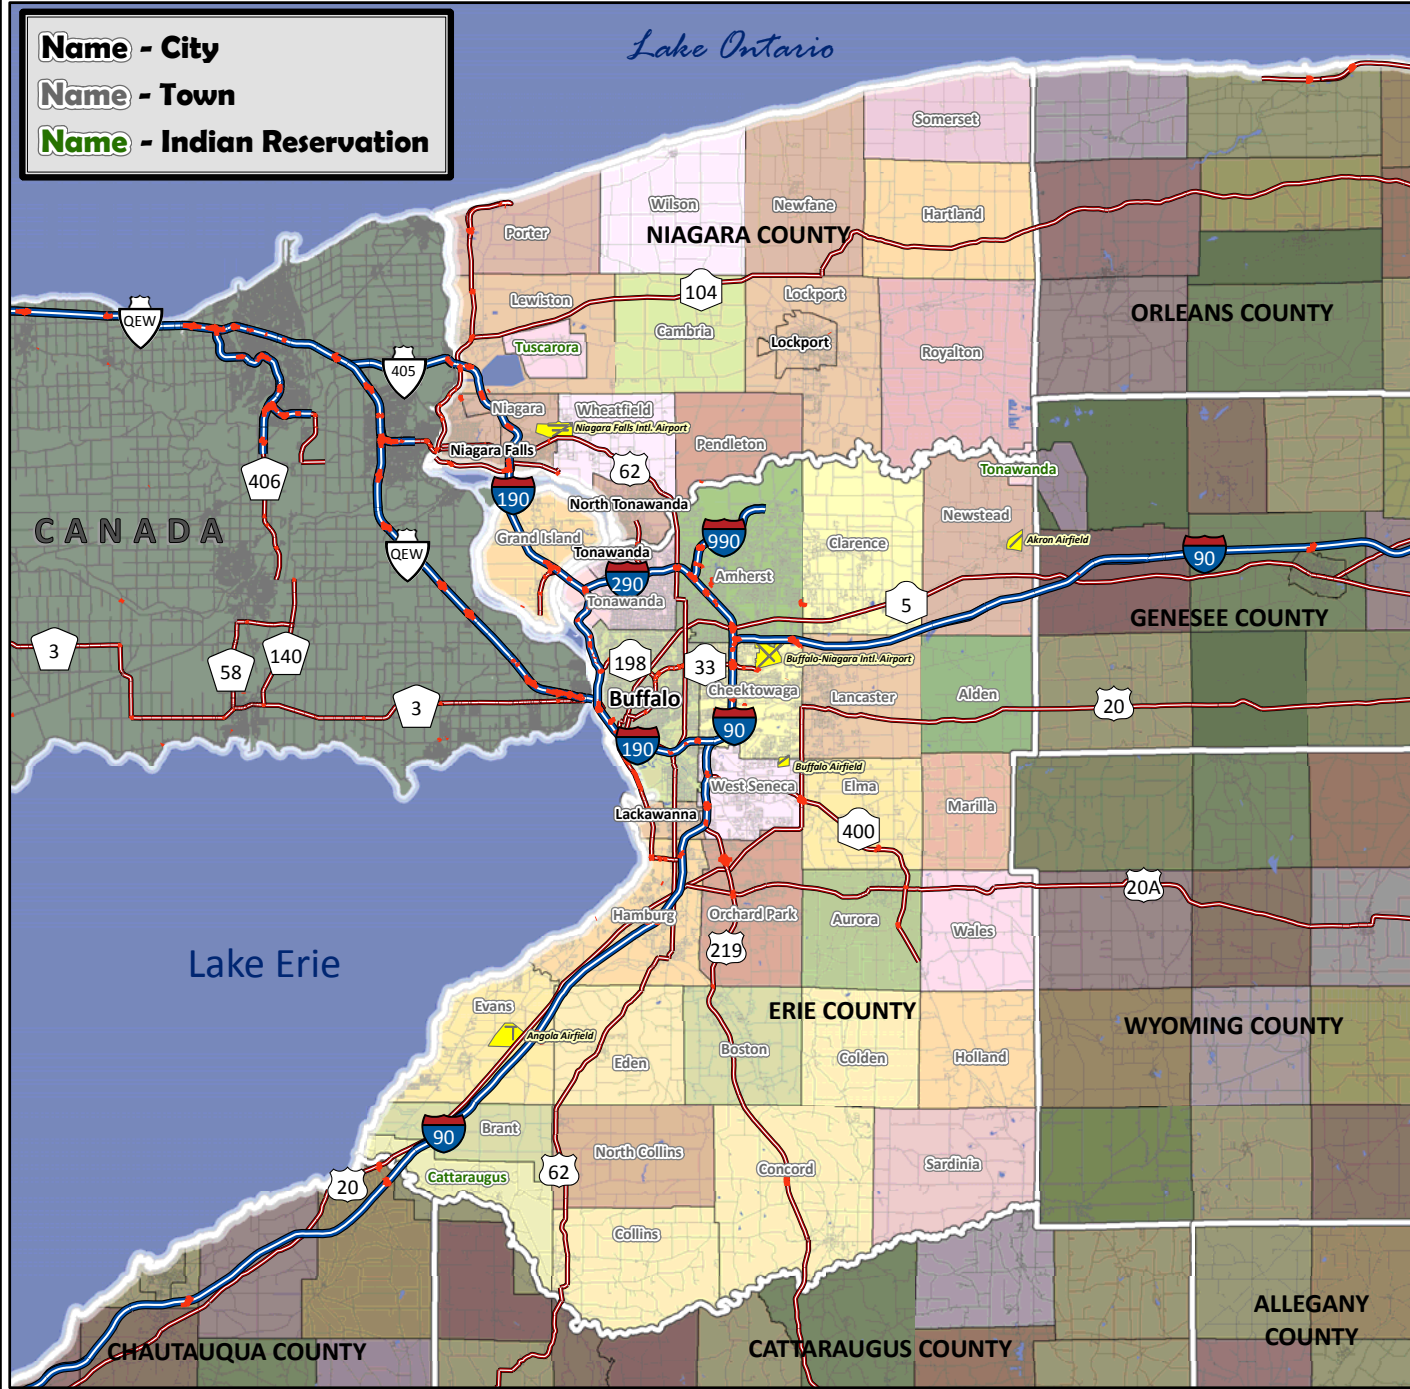

# Buffalo-Niagara Falls Metro Area - Municipal Detail

665 Main St., Suite 200  
 Buffalo, NY 14203  
 P: 1-800-916-9073  
 F: 716-842-1724  
<http://www.buffaloniagara.org>

**Name - City**  
**Name - Town**  
**Name - Indian Reservation**

Source: US Census Bureau; American Fact Finder

### Legend

- Interstate
- Highway
- Ramp
- Street
- Airport
- County

### 10 Hour Drive from Buffalo, NY

Appx. 125,000,000 people live within a 10-hour drive of Buffalo, NY (40.5% of continental, bi-national population)